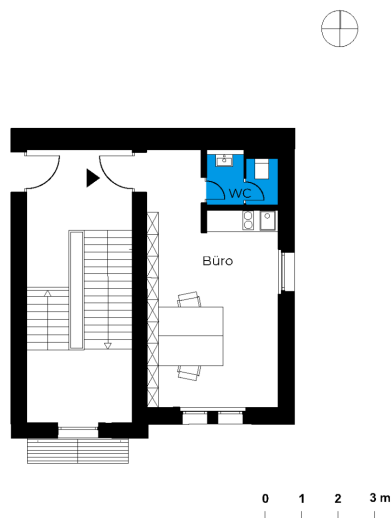

# Heizhaus Süd | Unit 10

Heating Houses

Am Heizkraftwerk 3, 14547 Beelitz-Heilstätten

7 rooms   first floor	m <sup>2</sup>
WC	3.06
Room	22.5
<u>Net rental space</u>	<u>25.56</u>
<b><u>Total rental space</u></b>	<b><u>25.56</u></b>

The image and plan material serves the tentative illustration of the project. Deviations in a later planning stage are explicitly reserved. Small variations concerning the areas are possible within a floor plan type. All dimensions are approximate. Due to technical requirements, partial areas can possibly be separated, and ceilings can be suspended.