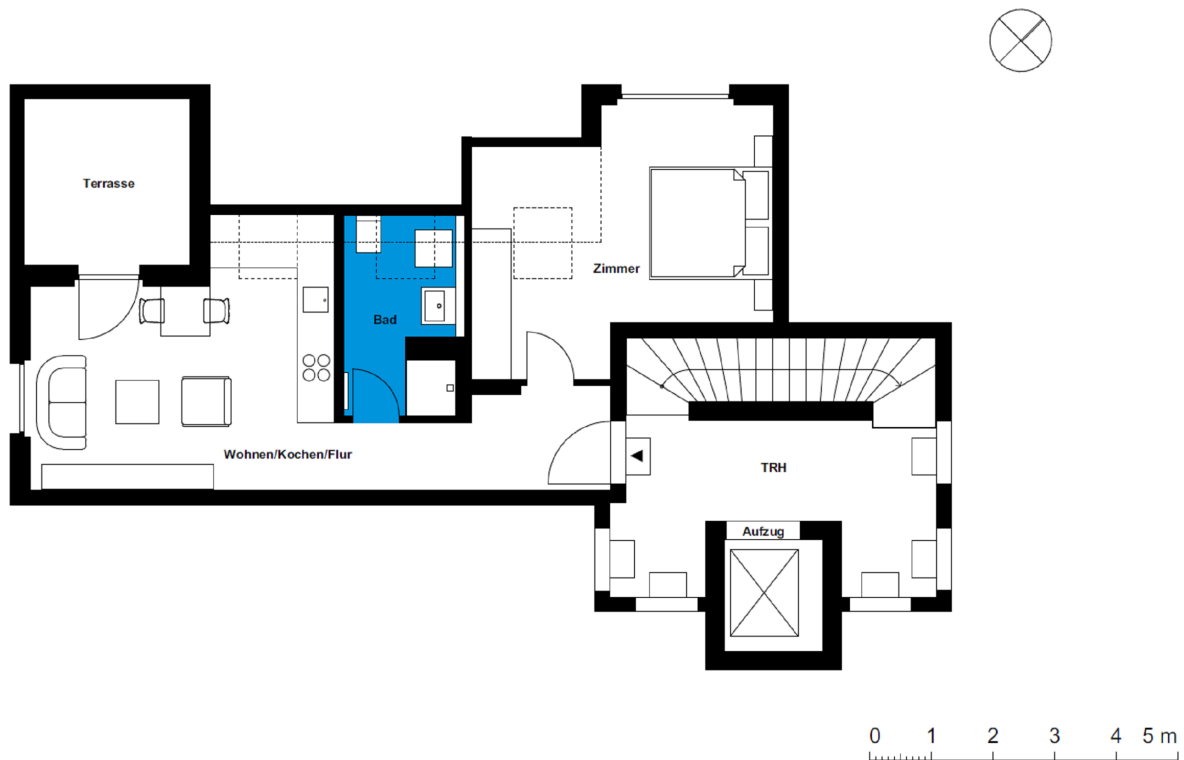

Ahornhöfe - Wohnhäuser | multi-family house 7 | unit 17

Living in the Ahornhöfe
 Ahornweg 1, 14547 Beelitz-Heilstätten

1 room attic	m ²
Bathroom	5
Eat-in kitchen	23.74
Room	14.59
Net living area	43.33
Terrace (50%)	3.6
Total living area	46.93

The image and plan material serves the tentative illustration of the project. Deviations in a later planning stage are explicitly reserved. Small variations concerning the areas are possible within a floor plan type. All dimensions are approximate. Due to technical requirements, partial areas can possibly be separated, and ceilings can be suspended.

The terraces and balconies are counted towards 50%.