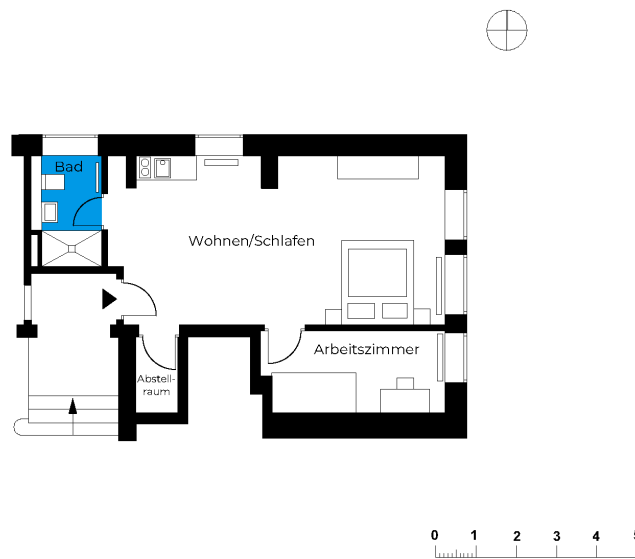

Beelitz-Waldresidenz | Unit 84

Living in a historical monument

Dr. Herrmann-Straße 4, 14547 Beelitz-Heilstätten

1 room attic	m ²
Bathroom	4.66
Storeroom	2.05
Living room	34.23
Room	9.24
Net living area	50.18
Total living area	50.18

The image and plan material serves the tentative illustration of the project. Deviations in a later planning stage are explicitly reserved. Small variations concerning the areas are possible within a floor plan type. All dimensions are approximate. Due to technical requirements, partial areas can possibly be separated, and ceilings can be suspended.