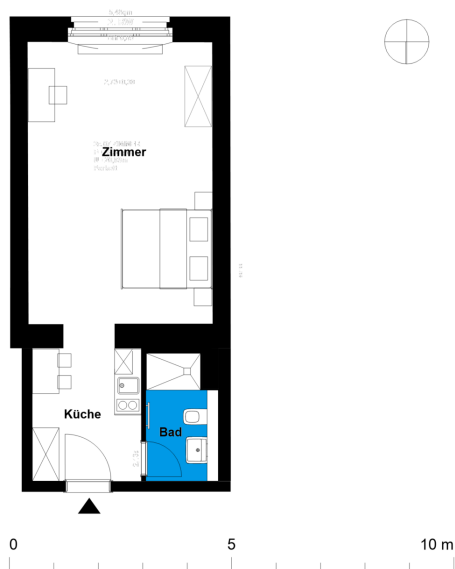

Männersanatorium | Furnished apartment C8

Living in a historical monument

Straße nach Fichtenwalde 2c, 14547 Beelitz-Heilstätten

1 room first floor	m ²
Bathroom	4.41
Kitchen	7.55
Room	26.52
<u>Net living area</u>	<u>38.48</u>
<u>Total living area</u>	<u>38.48</u>

The image and plan material serves the tentative illustration of the project. Deviations in a later planning stage are explicitly reserved. Small variations concerning the areas are possible within a floor plan type. All dimensions are approximate. Due to technical requirements, partial areas can possibly be separated, and ceilings can be suspended.