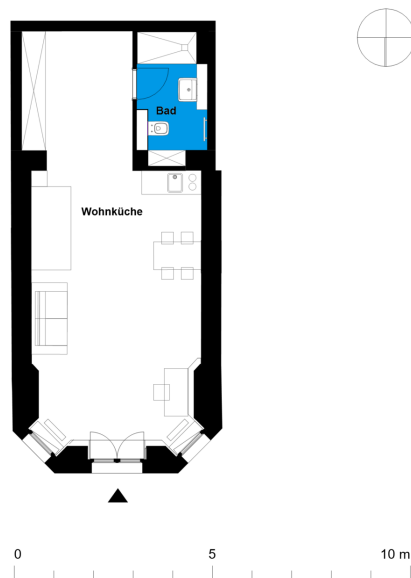

Männersanatorium | Furnished apartment C5

Living in a historical monument

Straße nach Fichtenwalde 2c, 14547 Beelitz-Heilstätten

1 room | lower ground floor m²

Bathroom	5.24
Kitchen	9.49
Room	27.53

Net living area 42.26

Total living area 42.26

The image and plan material serves the tentative illustration of the project. Deviations in a later planning stage are explicitly reserved. Small variations concerning the areas are possible within a floor plan type. All dimensions are approximate. Due to technical requirements, partial areas can possibly be separated, and ceilings can be suspended.