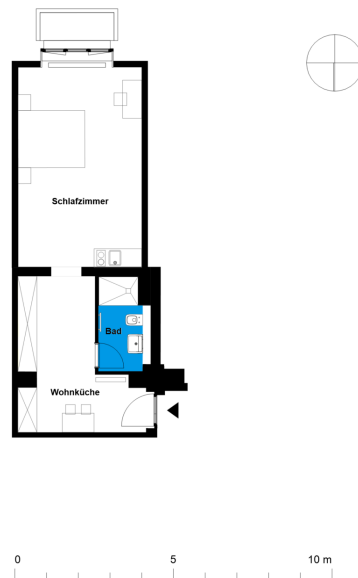

Männersanatorium | Furnished apartment C3

Living in a historical monument

Straße nach Fichtenwalde 2c, 14547 Beelitz-Heilstätten

1.5 room | lower ground floor m²

Bathroom	4.5
Kitchen	14.12
Room	24.92

Net living area 43.54

Total living area 43.54

The image and plan material serves the tentative illustration of the project. Deviations in a later planning stage are explicitly reserved. Small variations concerning the areas are possible within a floor plan type. All dimensions are approximate. Due to technical requirements, partial areas can possibly be separated, and ceilings can be suspended.