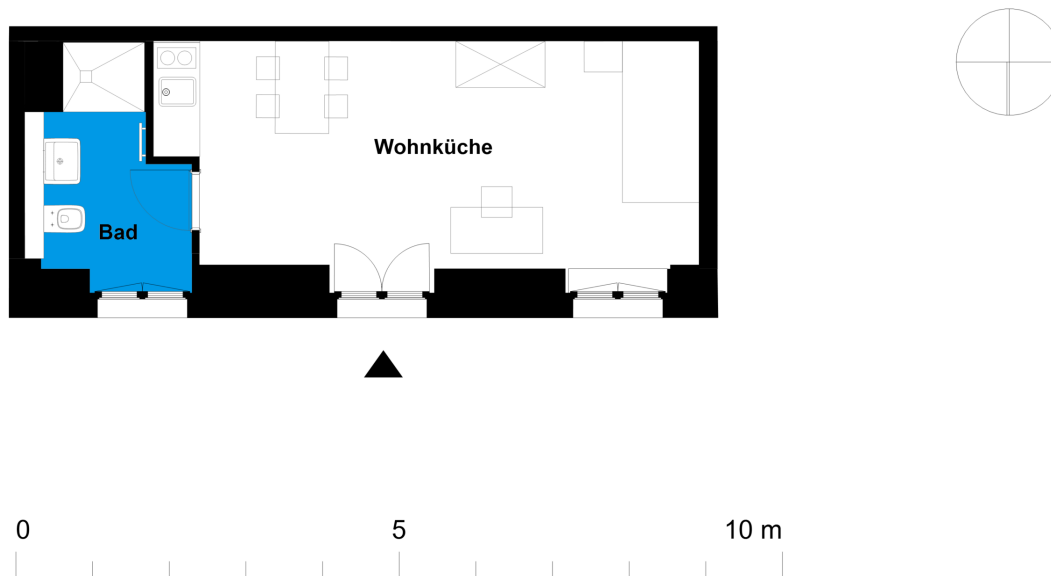

Männersanatorium | Furnished apartment C2

Living in a historical monument

Straße nach Fichtenwalde 2c, 14547 Beelitz-Heilstätten

1 room | lower ground floor m²

Bathroom 4.91
 Room 19.17

Net living area 24.08

Total living area 24.08

The image and plan material serves the tentative illustration of the project. Deviations in a later planning stage are explicitly reserved. Small variations concerning the areas are possible within a floor plan type. All dimensions are approximate. Due to technical requirements, partial areas can possibly be separated, and ceilings can be suspended.