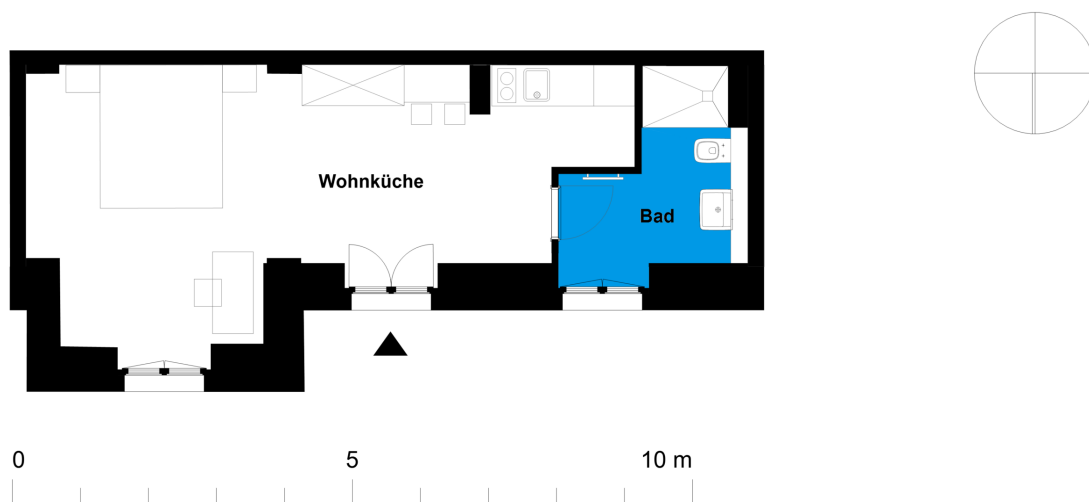

## 1 room | lower ground floor m<sup>2</sup>

Bathroom 5.75  
Room 26.23

Net living area 31.98

**Total living area 31.98**

The image and plan material serves the tentative illustration of the project. Deviations in a later planning stage are explicitly reserved. Small variations concerning the areas are possible within a floor plan type. All dimensions are approximate. Due to technical requirements, partial areas can possibly be separated, and ceilings can be suspended.