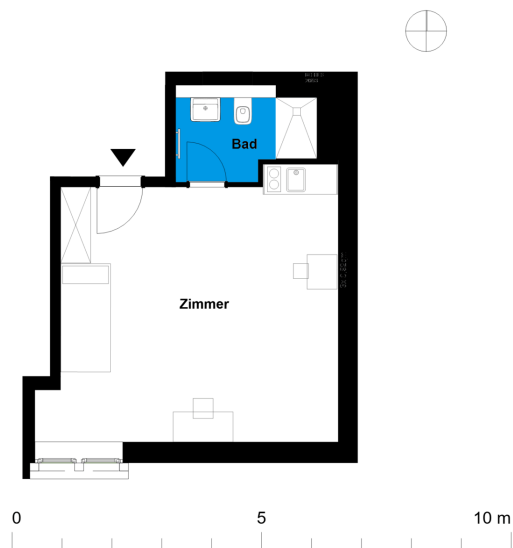

# Männersanatorium | Furnished apartment B63

Living in a historical monument

Straße nach Fichtenwalde 2b, 14547 Beelitz-Heilstätten

1 room   top floor	m <sup>2</sup>
Bathroom	4.79
Room	24.9
<u>Net living area</u>	<u>29.69</u>
<b><u>Total living area</u></b>	<b><u>29.69</u></b>

The image and plan material serves the tentative illustration of the project. Deviations in a later planning stage are explicitly reserved. Small variations concerning the areas are possible within a floor plan type. All dimensions are approximate. Due to technical requirements, partial areas can possibly be separated, and ceilings can be suspended.