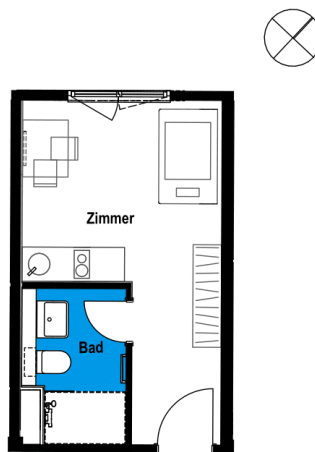

KaroNeun | Furnished apartment B14

KaroNeun - Berlin Pankow
 Karower Damm 9, 13129 Berlin

1 room | second floor **m²**

Net living area 20.15

Total living area 20.15

The image and plan material serves the tentative illustration of the project. Deviations in a later planning stage are explicitly reserved. Small variations concerning the areas are possible within a floor plan type. All dimensions are approximate. Due to technical requirements, partial areas can possibly be separated, and ceilings can be suspended.

The terraces and balconies are counted towards 50%.