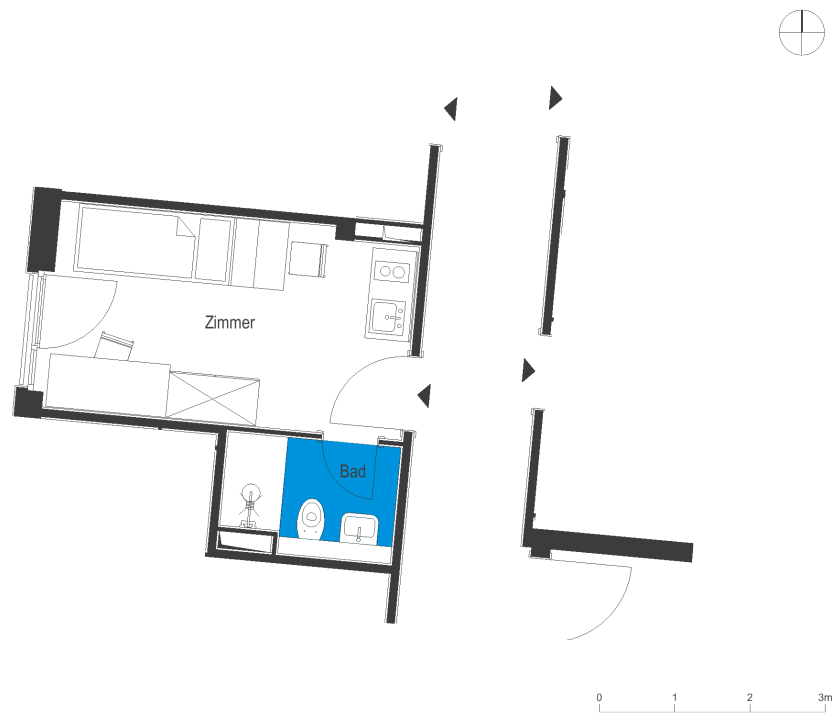

Apartmenthäuser am Filmpark | House 1 | Unit 120

Apartments at Filmpark Babelsberg
 Marlehne Dietrich Allee 15 B, 14482 Potsdam

1 room | third floor m²

Total living area **16.34**

The image and plan material serves the tentative illustration of the project. Deviations in a later planning stage are explicitly reserved. Small variations concerning the areas are possible within a floor plan type. All dimensions are approximate. Due to technical requirements, partial areas can possibly be separated, and ceilings can be suspended.

The terraces and balconies are counted towards 50%.