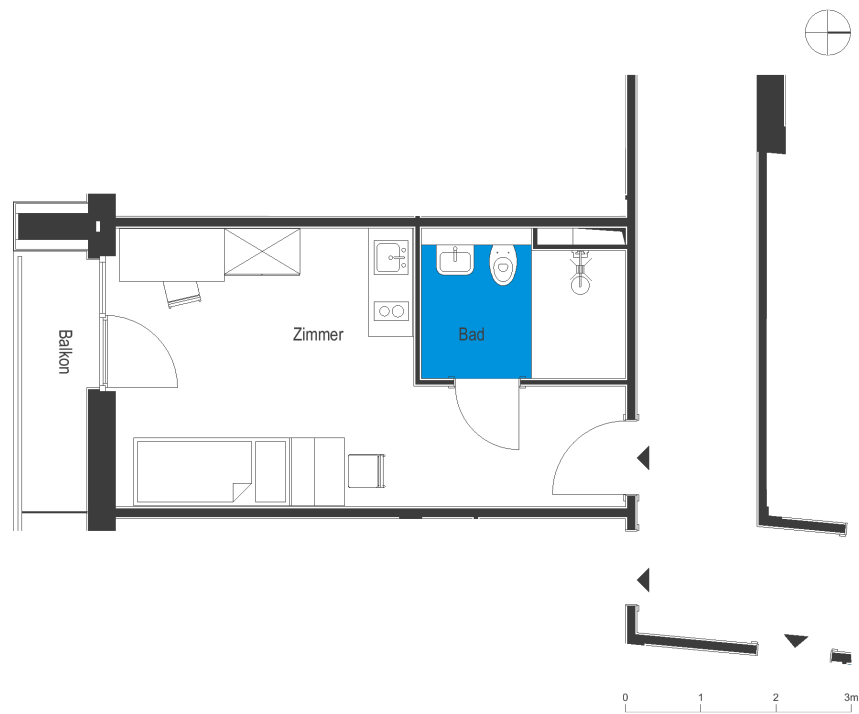

Apartmenthäuser am Filmpark | House 1 | Unit 109

Apartments at Filmpark Babelsberg
 Marlehne Dietrich Allee 15 B, 14482 Potsdam

1 room flat | third floor **m²**

Total living area **25.71**

The image and plan material serves the tentative illustration of the project. Deviations in a later planning stage are explicitly reserved. Small variations concerning the areas are possible within a floor plan type. All dimensions are approximate. Due to technical requirements, partial areas can possibly be separated, and ceilings can be suspended.

The terraces and balconies are counted towards 50%.