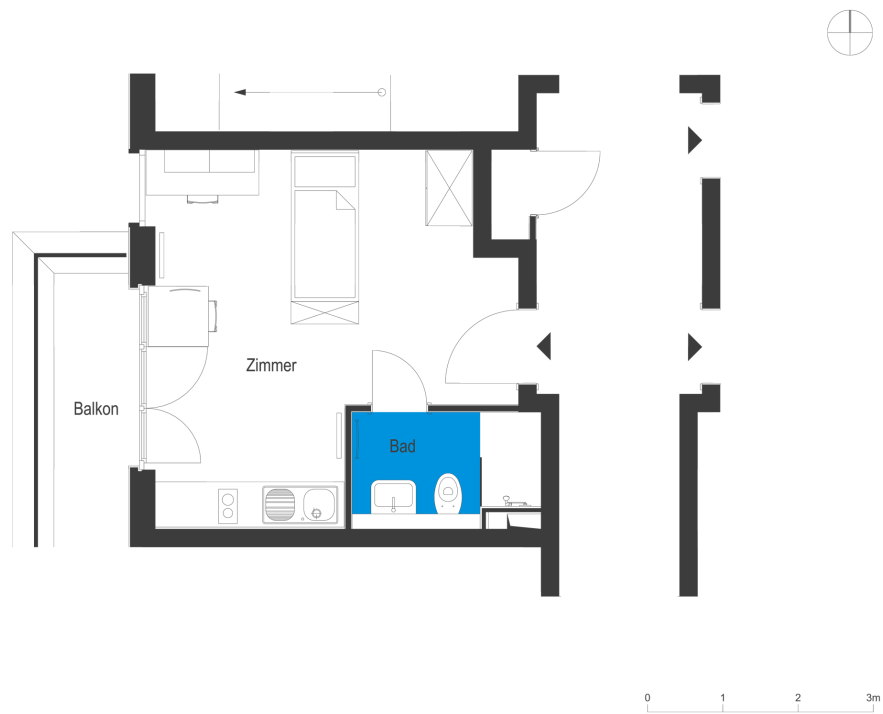

Apartmenthäuser am Filmpark | House 3 | Unit 42

Apartments at Filmpark Babelsberg
 Stahnsdorfer Str. 81, 14482 Potsdam

1 room | attic **m²**

Total living area **26.81**

The image and plan material serves the tentative illustration of the project. Deviations in a later planning stage are explicitly reserved. Small variations concerning the areas are possible within a floor plan type. All dimensions are approximate. Due to technical requirements, partial areas can possibly be separated, and ceilings can be suspended.

The terraces and balconies are counted towards 50%.