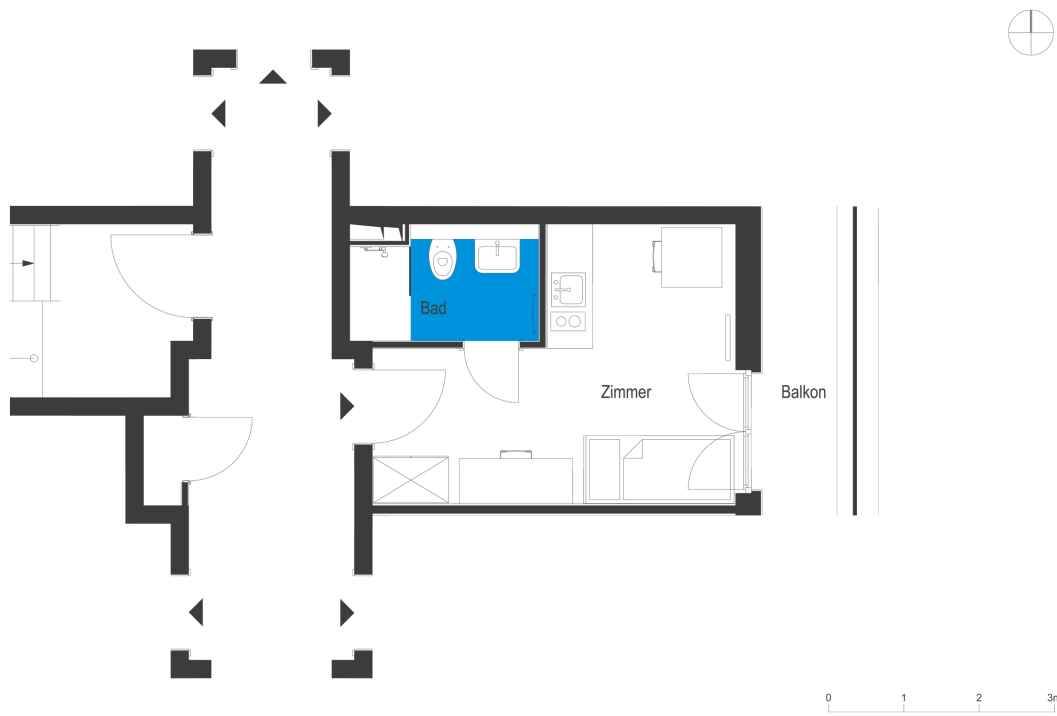

Apartmenthäuser am Filmpark | House 3 | Unit 37

Apartments at Filmpark Babelsberg
 Stahnsdorfer Str. 81, 14482 Potsdam

1 room | attic m²

Total living area 21.13

The image and plan material serves the tentative illustration of the project. Deviations in a later planning stage are explicitly reserved. Small variations concerning the areas are possible within a floor plan type. All dimensions are approximate. Due to technical requirements, partial areas can possibly be separated, and ceilings can be suspended.

The terraces and balconies are counted towards 50%.