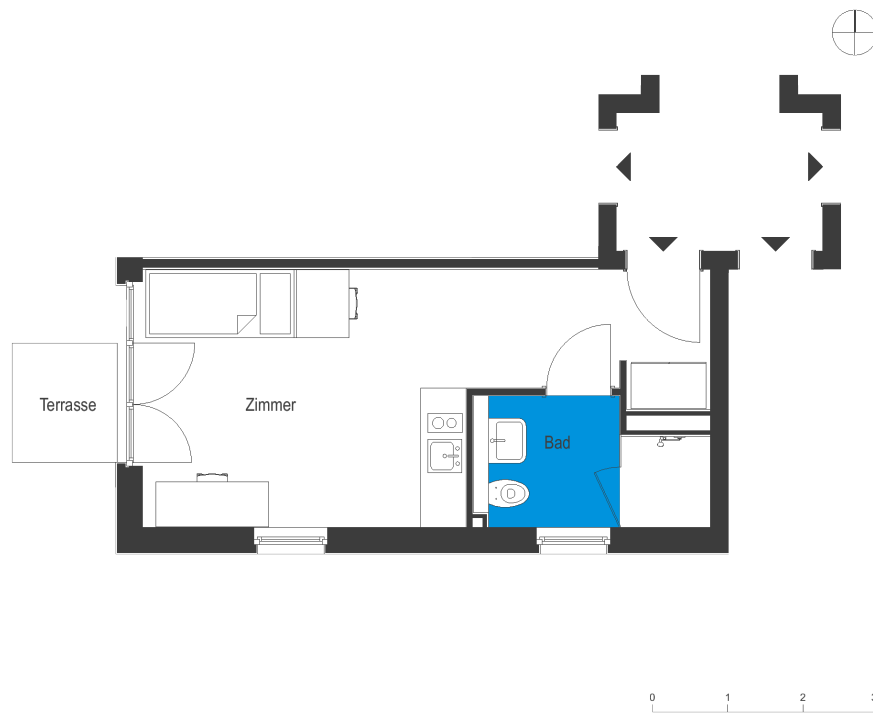

Apartmenthäuser am Filmpark | House 3 | Unit 9

Apartments at Filmpark Babelsberg
 Stahnsdorfer Str. 81, 14482 Potsdam

1 room | ground floor m²

Total living area 26.13

The image and plan material serves the tentative illustration of the project. Deviations in a later planning stage are explicitly reserved. Small variations concerning the areas are possible within a floor plan type. All dimensions are approximate. Due to technical requirements, partial areas can possibly be separated, and ceilings can be suspended.

The terraces and balconies are counted towards 50%.