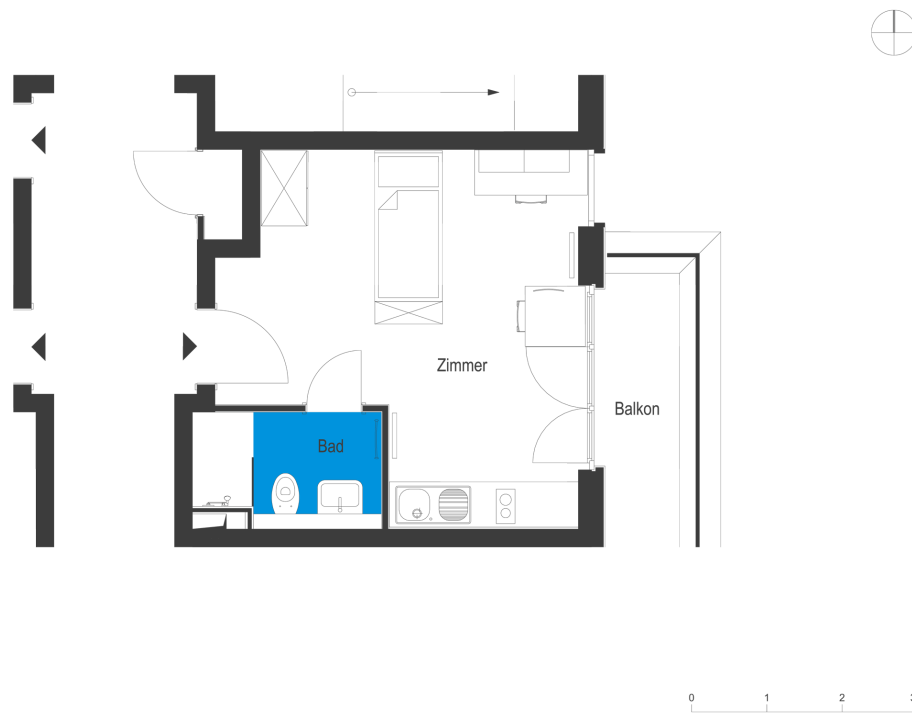

Apartmenthäuser am Filmpark | House 2 | Unit 42

Apartments at Filmpark Babelsberg
 Stahnsdorfer Str. 79, 14482 Potsdam

1 room | attic m²

Total living area 26.67

The image and plan material serves the tentative illustration of the project. Deviations in a later planning stage are explicitly reserved. Small variations concerning the areas are possible within a floor plan type. All dimensions are approximate. Due to technical requirements, partial areas can possibly be separated, and ceilings can be suspended.

The terraces and balconies are counted towards 50%.