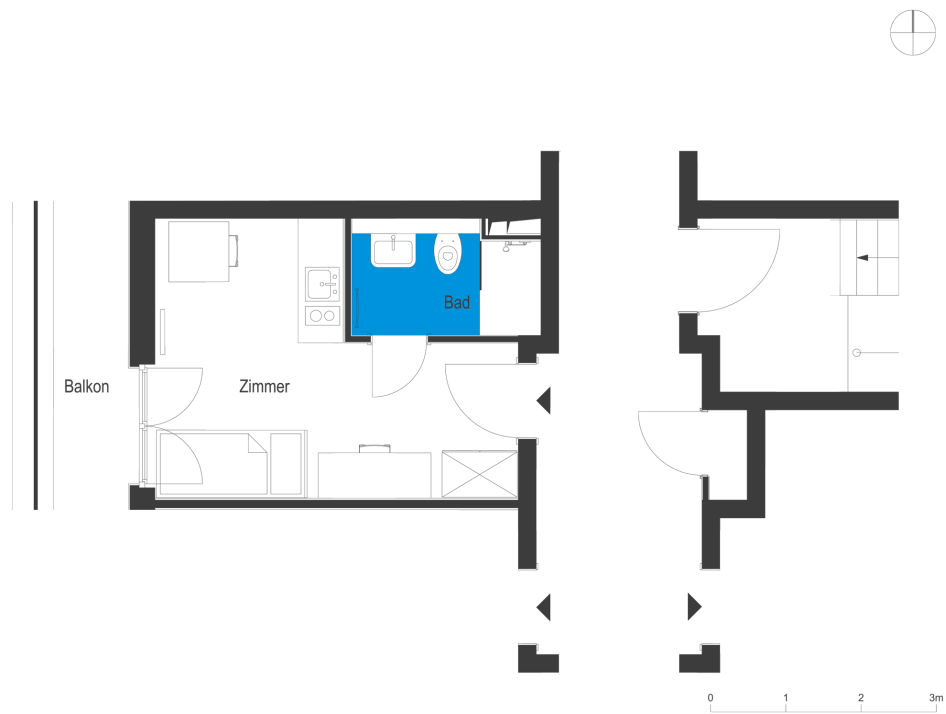

Apartmenthäuser am Filmpark | House 2 | Unit 37

Apartments at Filmpark Babelsberg
 Stahnsdorfer Str. 79, 14482 Potsdam

1 room | attic m²

Total living area **21.14**

The image and plan material serves the tentative illustration of the project. Deviations in a later planning stage are explicitly reserved. Small variations concerning the areas are possible within a floor plan type. All dimensions are approximate. Due to technical requirements, partial areas can possibly be separated, and ceilings can be suspended.

The terraces and balconies are counted towards 50%.