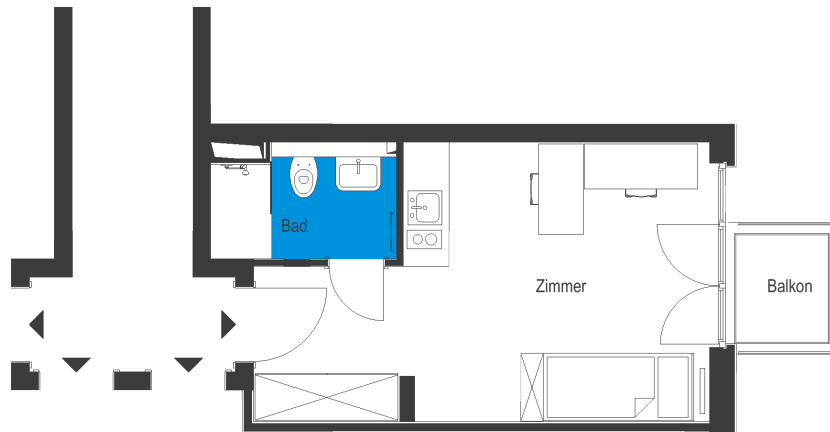

# Apartmenthäuser am Filmpark | House 2 | Unit 32

Apartments at Filmpark Babelsberg  
 Stahnsdorfer Str. 79, 14482 Potsdam

1 room | second floor m<sup>2</sup>

Total living area **24.14**

The image and plan material serves the tentative illustration of the project. Deviations in a later planning stage are explicitly reserved. Small variations concerning the areas are possible within a floor plan type. All dimensions are approximate. Due to technical requirements, partial areas can possibly be separated, and ceilings can be suspended.

The terraces and balconies are counted towards 50%.