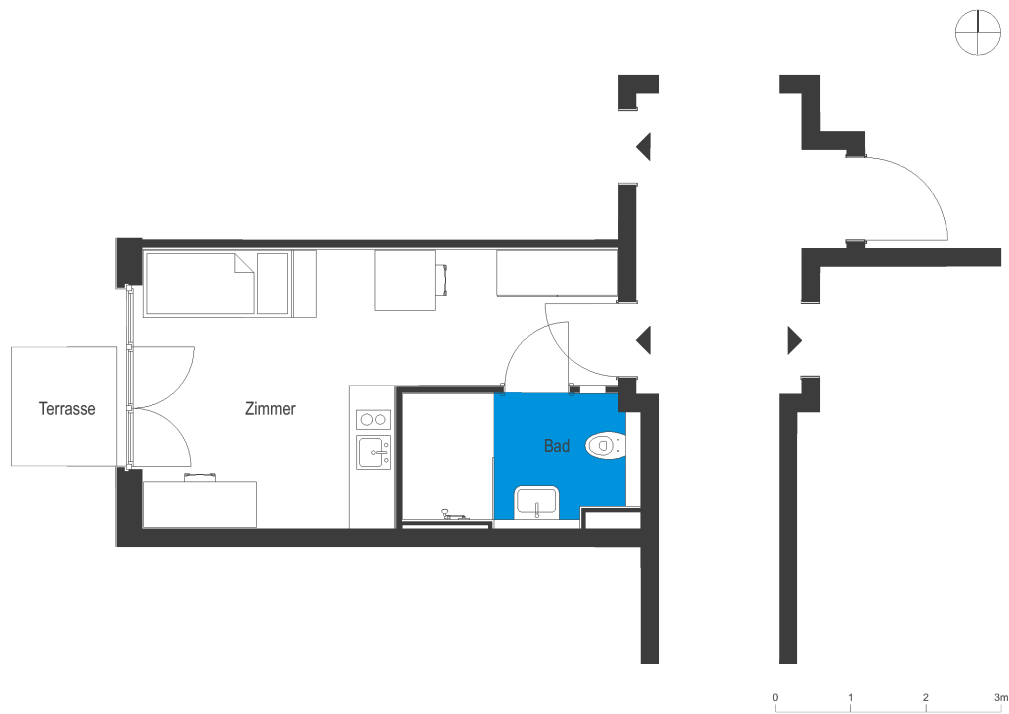

Apartmenthäuser am Filmpark | House 2 | Unit 6

Apartments at Filmpark Babelsberg
 Stahnsdorfer Str. 79, 14482 Potsdam

1 room | ground floor m²

Total living area 24.32

The image and plan material serves the tentative illustration of the project. Deviations in a later planning stage are explicitly reserved. Small variations concerning the areas are possible within a floor plan type. All dimensions are approximate. Due to technical requirements, partial areas can possibly be separated, and ceilings can be suspended.

The terraces and balconies are counted towards 50%.