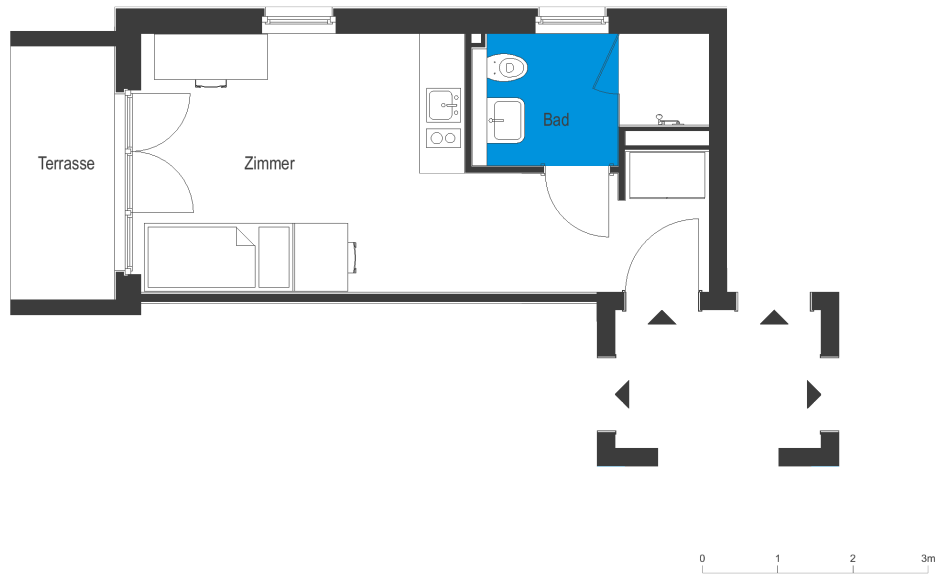

# Apartmenthäuser am Filmpark | House 2 | Unit 3

Apartments at Filmpark Babelsberg  
 Stahnsdorfer Str. 79, 14482 Potsdam

1 room | ground floor                      m<sup>2</sup>

Total living area                              27.42

The image and plan material serves the tentative illustration of the project. Deviations in a later planning stage are explicitly reserved. Small variations concerning the areas are possible within a floor plan type. All dimensions are approximate. Due to technical requirements, partial areas can possibly be separated, and ceilings can be suspended.

The terraces and balconies are counted towards 50%.