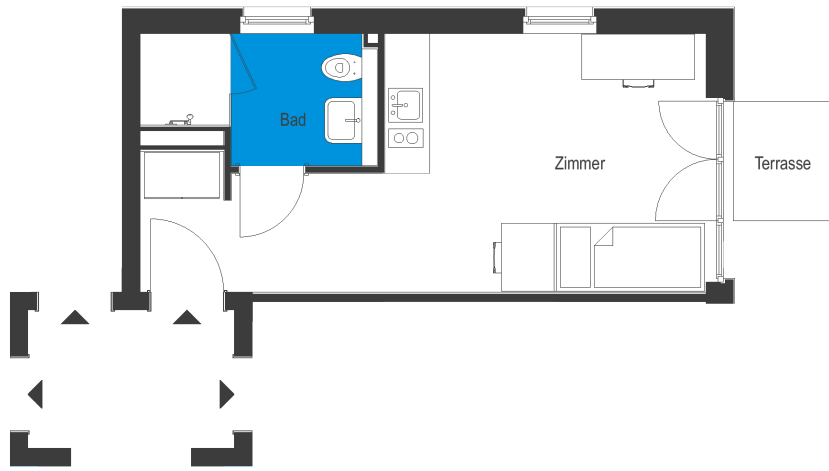

Apartmenthäuser am Filmpark | House 2 | Unit 2

Apartments at Filmpark Babelsberg
 Stahnsdorfer Str. 79, 14482 Potsdam

1 room | ground floor m²

Total living area 26.16

The image and plan material serves the tentative illustration of the project. Deviations in a later planning stage are explicitly reserved. Small variations concerning the areas are possible within a floor plan type. All dimensions are approximate. Due to technical requirements, partial areas can possibly be separated, and ceilings can be suspended.

The terraces and balconies are counted towards 50%.