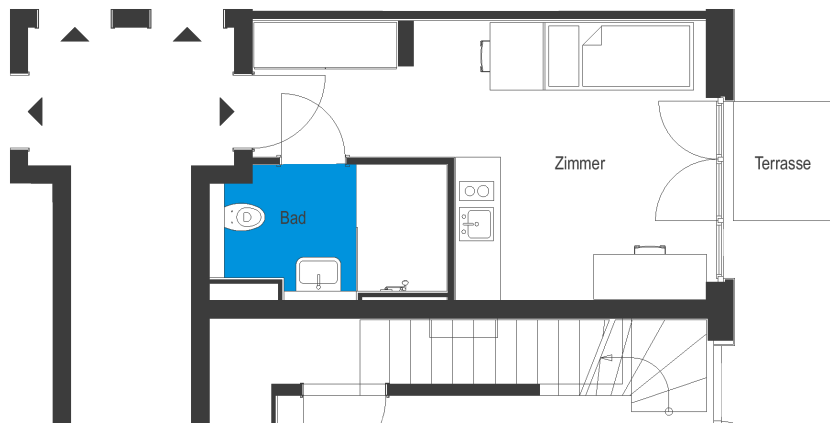

Apartmenthäuser am Filmpark | House 2 | Unit 1

Apartments at Filmpark Babelsberg
 Stahnsdorfer Str. 79, 14482 Potsdam

1 room | ground floor m²

Total living area 23.67

The image and plan material serves the tentative illustration of the project. Deviations in a later planning stage are explicitly reserved. Small variations concerning the areas are possible within a floor plan type. All dimensions are approximate. Due to technical requirements, partial areas can possibly be separated, and ceilings can be suspended.

The terraces and balconies are counted towards 50%.