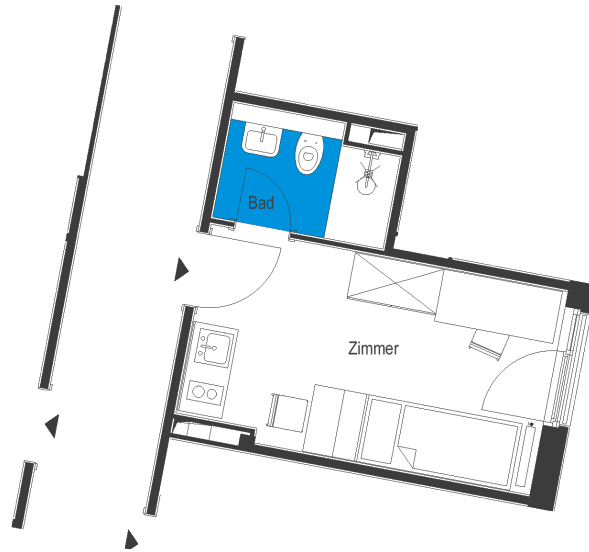

# Apartmenthäuser am Filmpark | House 1 | Unit 133

Apartments at Filmpark Babelsberg  
 Marlehne Dietrich Allee 15 A, 14482 Potsdam

1 room | attic m<sup>2</sup>

**Total living area** **16.34**

The image and plan material serves the tentative illustration of the project. Deviations in a later planning stage are explicitly reserved. Small variations concerning the areas are possible within a floor plan type. All dimensions are approximate. Due to technical requirements, partial areas can possibly be separated, and ceilings can be suspended.

The terraces and balconies are counted towards 50%.