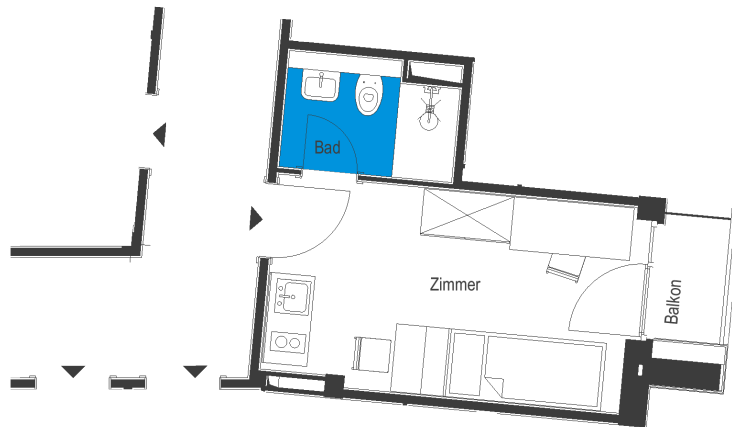

Apartmenthäuser am Filmpark | House 1 | Unit 72

Apartments at Filmpark Babelsberg
 Marlehne Dietrich Allee 15 B, 14482 Potsdam

1 room | second floor m²

Total living area 17.12

The image and plan material serves the tentative illustration of the project. Deviations in a later planning stage are explicitly reserved. Small variations concerning the areas are possible within a floor plan type. All dimensions are approximate. Due to technical requirements, partial areas can possibly be separated, and ceilings can be suspended.

The terraces and balconies are counted towards 50%.