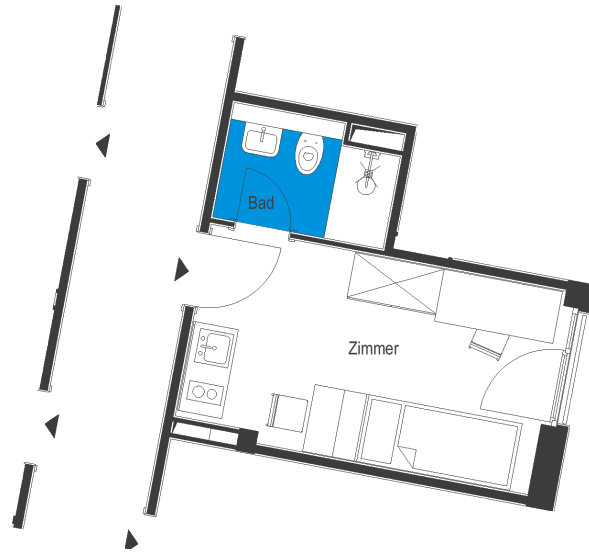

Apartmenthäuser am Filmpark | House 1 | Unit 57

Apartments at Filmpark Babelsberg
 Marlehne Dietrich Allee 15 A, 14482 Potsdam

1 room | second floor m²

Total living area 16.3

The image and plan material serves the tentative illustration of the project. Deviations in a later planning stage are explicitly reserved. Small variations concerning the areas are possible within a floor plan type. All dimensions are approximate. Due to technical requirements, partial areas can possibly be separated, and ceilings can be suspended.

The terraces and balconies are counted towards 50%.