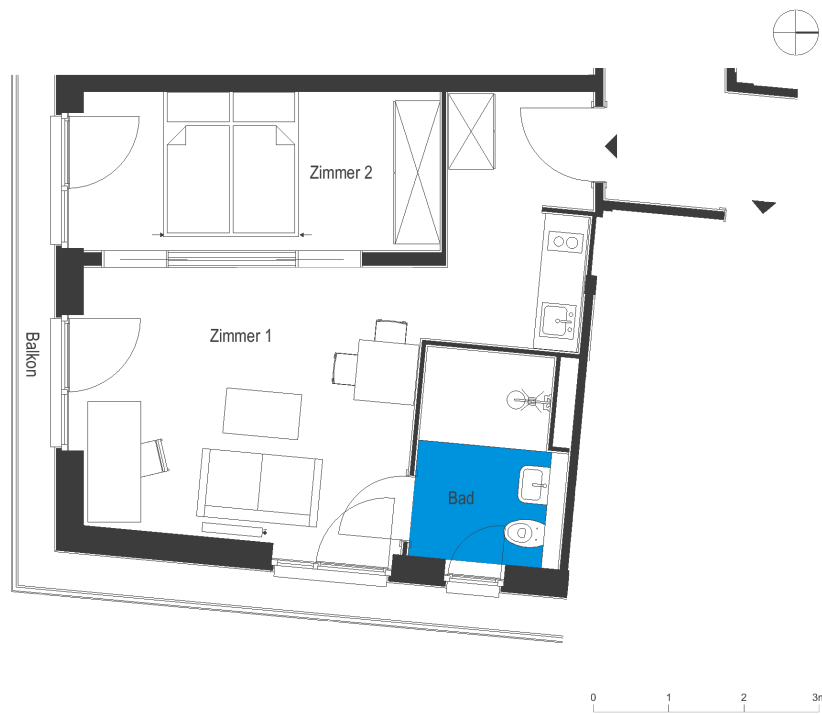

# Apartmenthäuser am Filmpark | House 1 | Unit 32

Apartments at Filmpark Babelsberg  
 Marlehne Dietrich Allee 15 B, 14482 Potsdam

1 room | first floor m<sup>2</sup>

**Total living area** **41.31**

The image and plan material serves the tentative illustration of the project. Deviations in a later planning stage are explicitly reserved. Small variations concerning the areas are possible within a floor plan type. All dimensions are approximate. Due to technical requirements, partial areas can possibly be separated, and ceilings can be suspended.

The terraces and balconies are counted towards 50%.