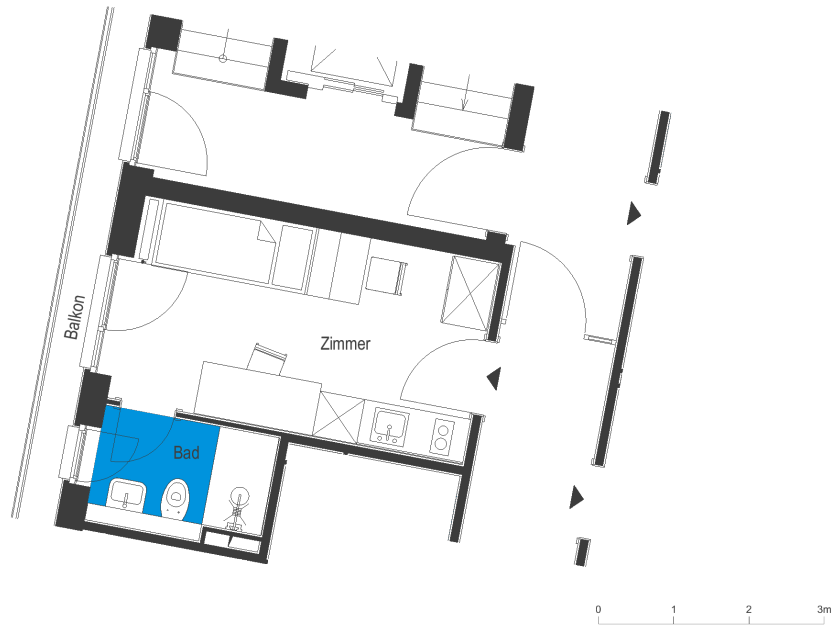

Apartmenthäuser am Filmpark | House 1 | Unit 15

Apartments at Filmpark Babelsberg
 Marlehne Dietrich Allee 15 A, 14482 Potsdam

1 room flat | first floor m²

Total living area 17.76

The image and plan material serves the tentative illustration of the project. Deviations in a later planning stage are explicitly reserved. Small variations concerning the areas are possible within a floor plan type. All dimensions are approximate. Due to technical requirements, partial areas can possibly be separated, and ceilings can be suspended.

The terraces and balconies are counted towards 50%.