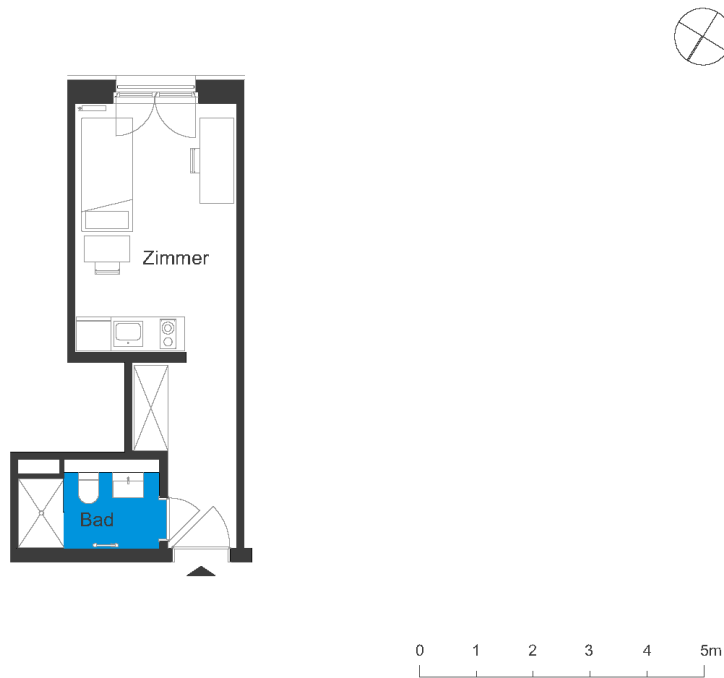

Ahornplatz | Business Apartment 482

Apartments at Ahornplatz - Potsdam
 Ahornstraße 8, 14482 Potsdam

| 1 room fourth floor | m ² |
|---------------------------------|---------------------|
| Bathroom | 3.61 |
| Room | 17.48 |
| <u>Net living area</u> | <u>21.09</u> |
| <u>Total living area</u> | <u>21.09</u> |

The image and plan material serves the tentative illustration of the project. Deviations in a later planning stage are explicitly reserved. Small variations concerning the areas are possible within a floor plan type. All dimensions are approximate. Due to technical requirements, partial areas can possibly be separated, and ceilings can be suspended.